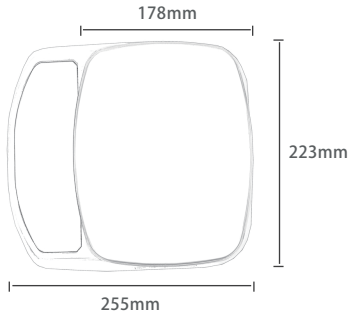

MODELS:

Art.No.	Model	Capacity	Readability
100924	iSS300	300g	0.02g
100925	iSS600	600g	0.05g
100926	iSS1500	1500g	0.1g
100927	iSS3K	3kg	0.2g
100928	iSS6K	6kg	0.5g
100929	iSS15K	15kg	1.0g